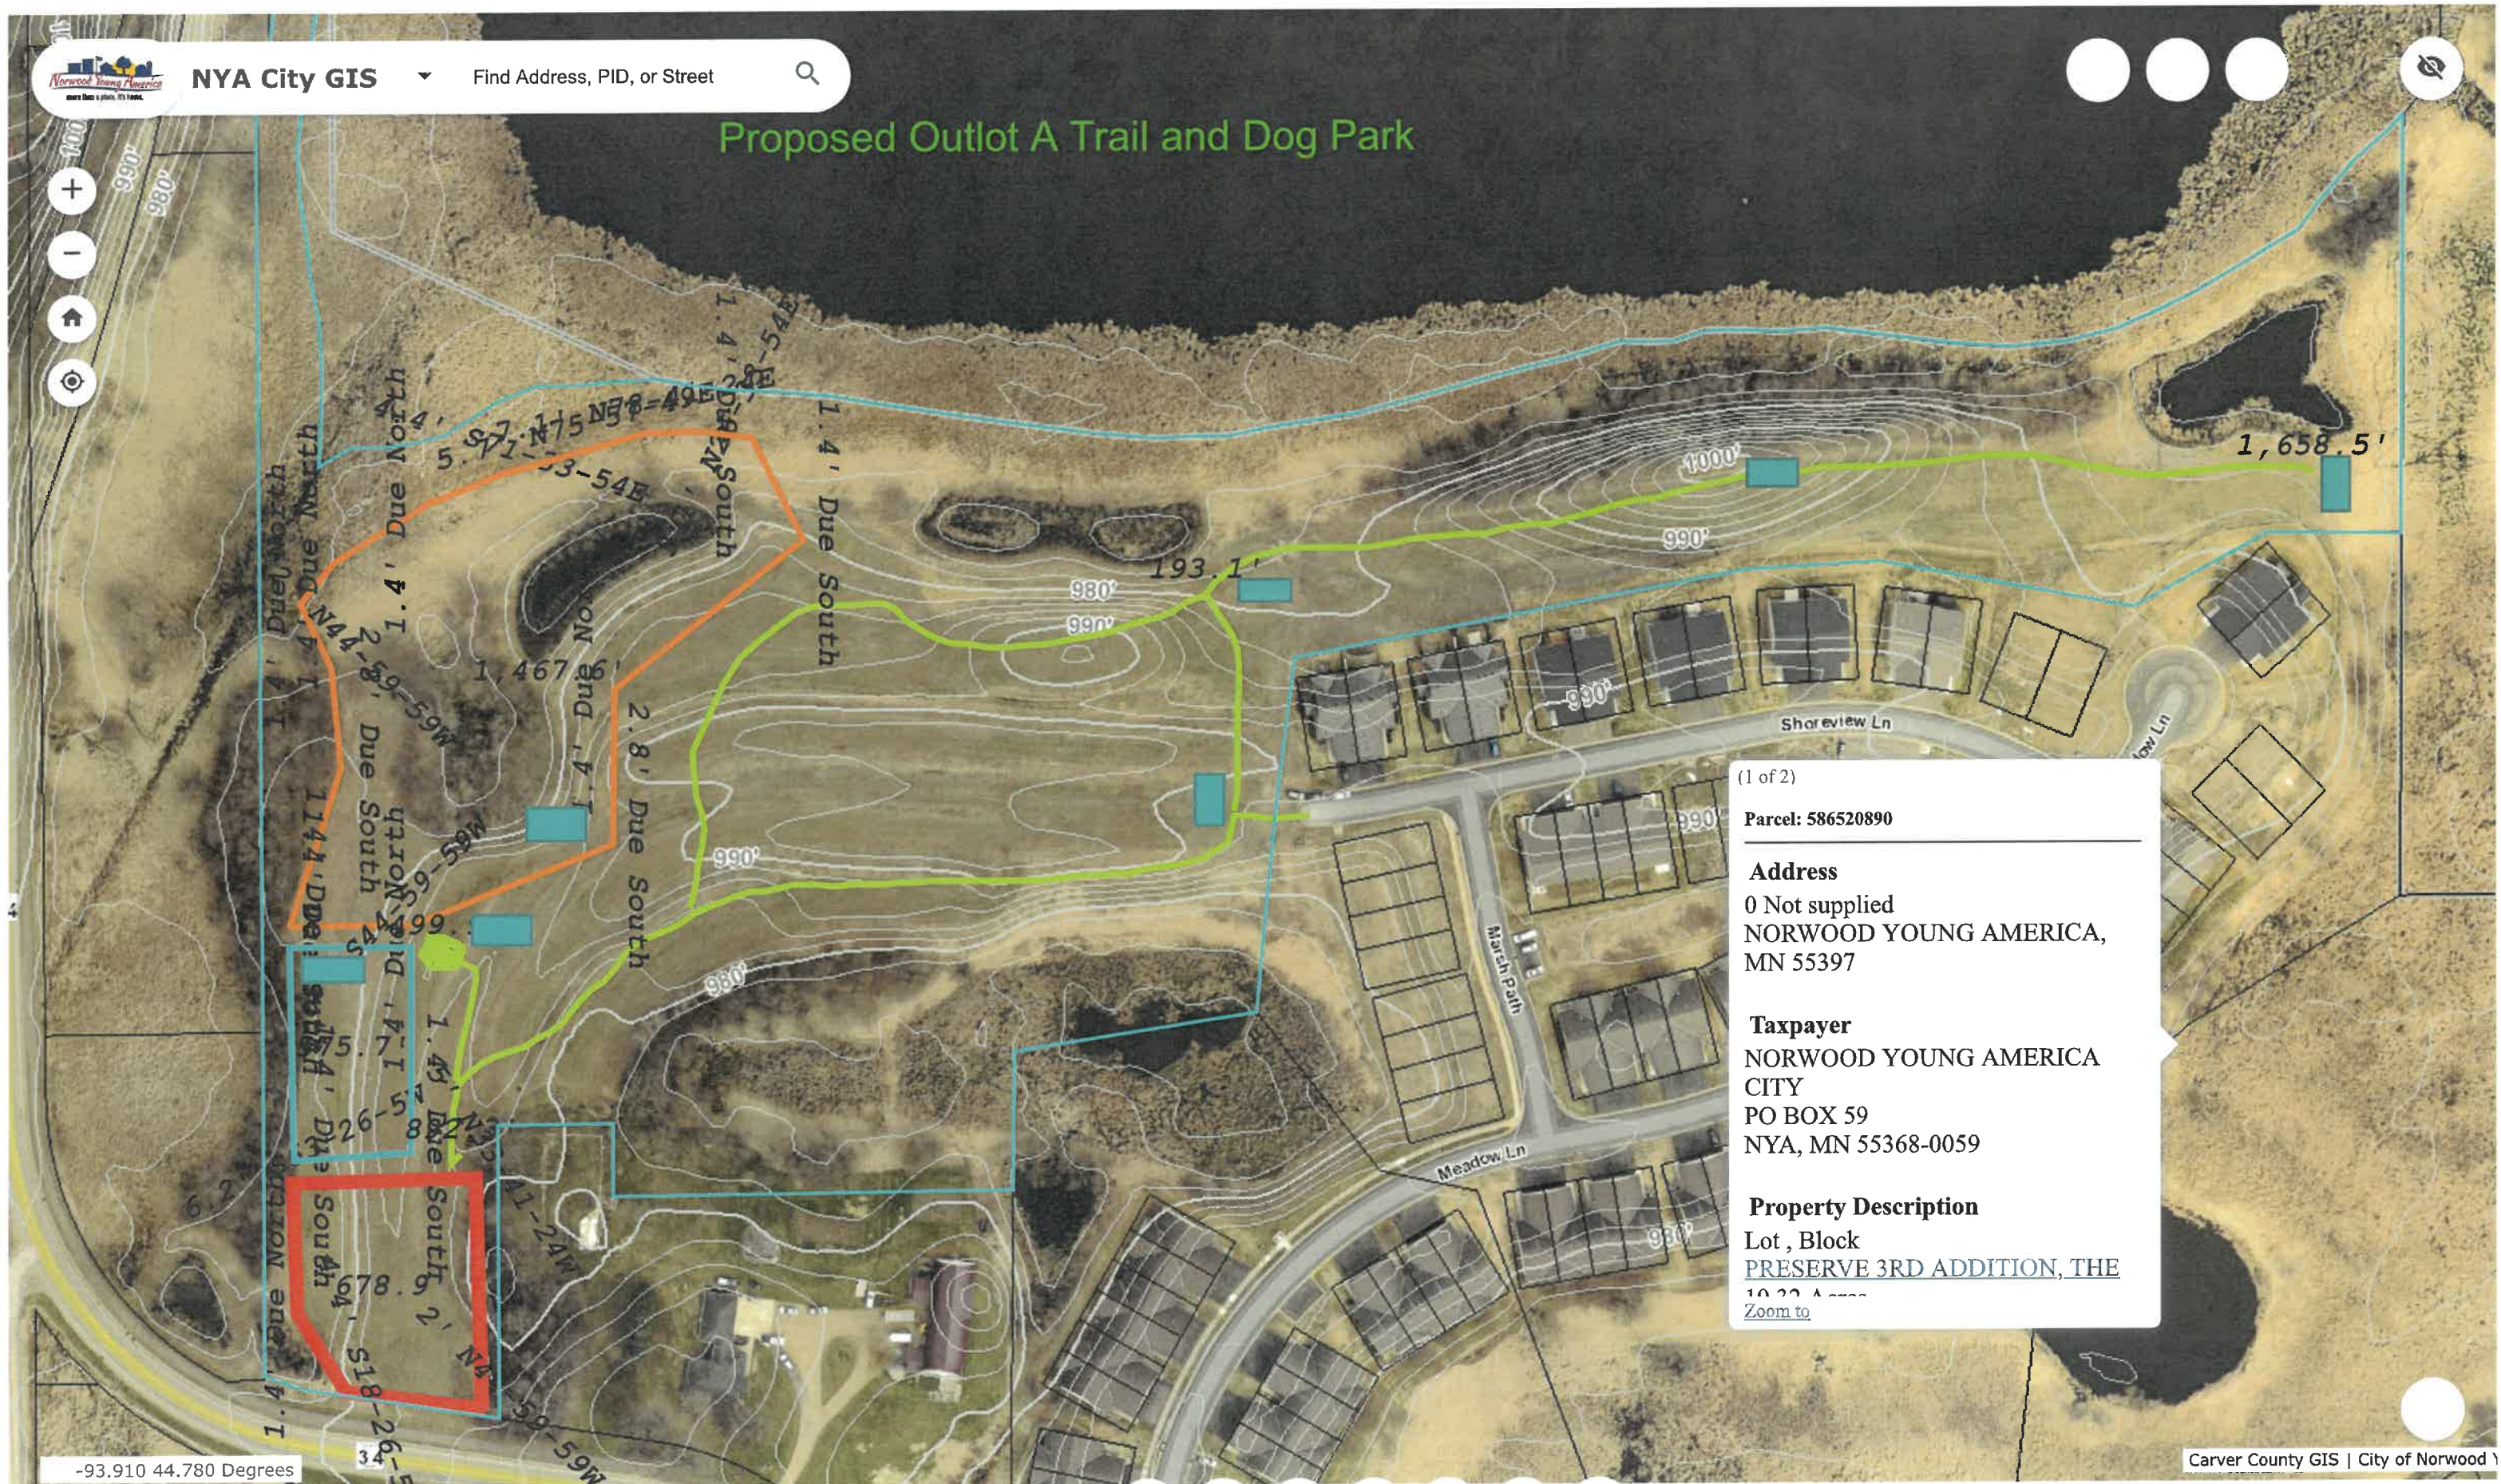

Proposed Outlot A Trail and Dog Park

(1 of 2)

Parcel: 586520890

Address
 0 Not supplied
 NORWOOD YOUNG AMERICA,
 MN 55397

Taxpayer
 NORWOOD YOUNG AMERICA
 CITY
 PO BOX 59
 NYA, MN 55368-0059

Property Description
 Lot , Block
 PRESERVE 3RD ADDITION, THE
 10 22 A 2000
[Zoom to](#)

-93.910 44.780 Degrees

100ft